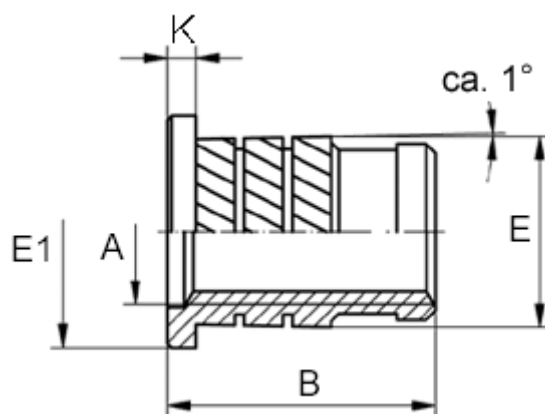

Article number: 12852000020800
Description: KLEE-coil 852 000 020.800
M2 Brass

Measures

Female thread A	= M2
Flange diameter E1	= 4.8
Flange height	= 0.6
Length B	= 4.6
Min distance to edge	= 1.6
Outer diameter E	= 3.35
Recommended bore diameter	= 3.1
Type	= 852 000 020.800